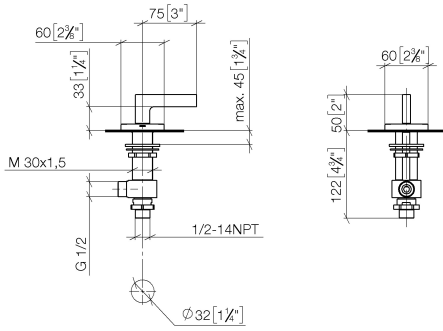

Deck valve anti-clockwise closing cold - Brushed Durabronz (23kt Gold)

CL.1

20 000 716

- hole diameter 32 mm
- rosette 60 x 60 mm
- with cold marking

Fits: CL.1, CYO

	Brushed Durabronz (23kt Gold)	20 000 716-28
	Chrome	20 000 716-00
	Brushed Platinum	20 000 716-06
	Dark Chrome	20 000 716-19
	Brushed Champagne (22kt Gold)	20 000 716-46
	Champagne (22kt Gold)	20 000 716-47
	Brushed Dark Platinum	20 000 716-99

20 000 716

mm [inches]

Flow rate chart

Certificates

LGA_28688.

20 000 716

Parts for other finishes can be found here: [Chrome](#)

Spare parts list

No.	Item Number	Name	Quantity used	Delivery time
1	90 20 70 057 01-28	handle (cold)	1	20
2	04 17 11 058 32 90	side panel	1	2
3	90 90 03 132 00 90	top	1	2
4	04 23 10 032 78 90	fixing set	1	2
5	04 17 11 023 10 90	distributor	1	2
6	09 30 11 059 90	disc	1	2
7	09 23 10 012 90	nut	1	2