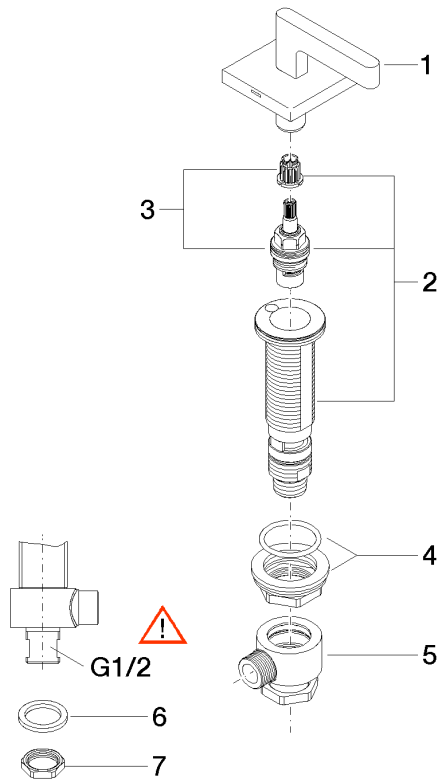

Deck valve anti-clockwise closing cold - Brushed Durabronz (23kt Gold)

CL.1

20 000 716

- hole diameter 32 mm
- rosette 60 x 60 mm
- with cold marking

Fits: CL.1, CYO

	Brushed Durabronz (23kt Gold)	20 000 716-28
	Chrome	20 000 716-00
	Brushed Platinum	20 000 716-06
	Dark Chrome	20 000 716-19
	Brushed Champagne (22kt Gold)	20 000 716-46
	Champagne (22kt Gold)	20 000 716-47
	Brushed Dark Platinum	20 000 716-99

20 000 716

mm [inches]

Flow rate chart

Certificates

LGA_28688.

20 000 716

Parts for other finishes can be found here: [Chrome](#)

Spare parts list

No.	Item Number	Name	Quantity used	Delivery time
1	90 20 70 057 01-28	handle (cold)	1	20
2	04 17 11 058 32 90	side panel	1	2
3	90 90 03 132 00 90	top	1	2
4	04 23 10 032 78 90	fixing set	1	2
5	04 17 11 023 10 90	distributor	1	2
6	09 30 11 059 90	disc	1	2
7	09 23 10 012 90	nut	1	2